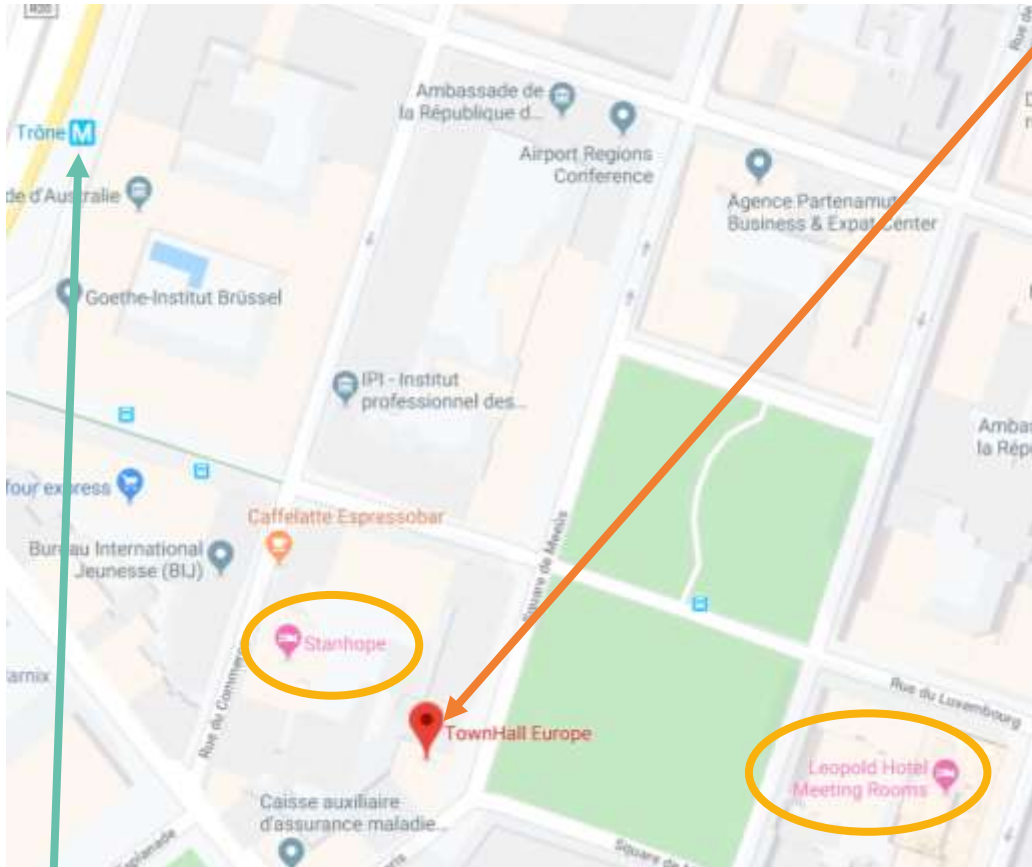

## iMOVE Final Event 26 November 2019 Practical Information

**Registration:** Participation is free of charge but registration is mandatory. To do so please click [here](#).

**Venue:**  
Townhall Europe  
5, square de Meeûs  
1000 Brussels

### Closest metro Station:

Trône (Line 2)

You can plan your journey [here](#)

### Hotels in the area:

[Standhope hotel by Thon hotel](#)

Rue du Commerce 9,  
1000 Bruxelles

[Leopold Hotel Brussels EU](#)

Rue du Luxembourg  
35  
1050 Ixelles

### Hotels in the accessible by metro:

[Hotel NH Brussels Stephanie](#) (2 stops)  
Rue Jean Stas 32  
1060 Bruxelles

[Argus Hotel Brussels](#) (2 stops)  
Rue Capitaine Crespel 6  
1050 Ixelles